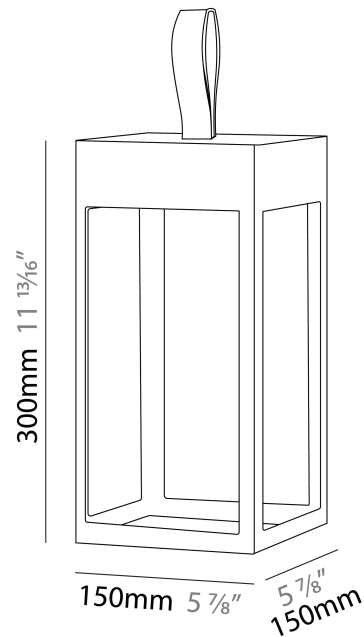

PROJECT _____
TYPE _____
SPECIFIER _____
QUANTITY _____
DATE _____

ETEREA PORTABLE

E9B224-

base number   Finish
Options

1. To build a product code in our configurator select the specify button on the base model # product page
2. To build a manual product code on this datasheet choose from the options listed below in blue font and add the suffix to the base model #

GENERAL

Series: Eterea
Brand: Platek
Division: Exterior
Mounting Type: Portable
Mounting Location: Table
Subcategory: Battery Operated

PHYSICAL

Shape: Rectangle
Length (mm): 150
Length (in): 5 ⁷/₈
Width (mm): 150
Width (in): 5 ⁷/₈
Height (mm): 300
Height (in): 11 ¹³/₁₆
Light Distribution: Direct
Weight (kg): 1.8
Weight (lbs): 4
Screws: No visible screws
Diffuser: Frosted Methacrylate
Fixture Finish: [ANT](#) / [BLK](#) / [BRZ](#) / [COR](#) / [RSB](#) / [WHI](#)
Fixture Material: Stainless Steel
Cable Details: Supplied with one Micro USB power supply cable 1.2m in length
Upon Request: Bolt Down

ELECTRICAL

Lamp Type: LED
Input Wattage (W): 4.5
Total Output Wattage (W): 4.5
Dimming: Non-Dimmable
Input Voltage (V): 120

LED

Number of LEDs: 1
Color Temperature (°K): 3000
Max. Delivered Lumen (lm): 275
Nominal Lumen (lm): 450
CRI: >90 CRI
Lamp Life (hrs): 60000

OPTICAL

Optic°: 100

RATINGS AND CERTIFICATIONS

Certified By: Certified for North American Standards
IP rating: IP65
IK Rating: IK07
Bug Rating: B0 U0 G0
Upon Request: Higher Maximum Ambient Temperature