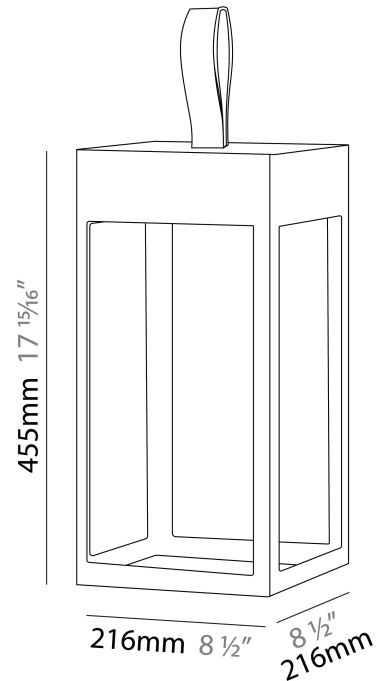

ETEREA PORTABLE

E9B268-

base number   Finish
Options

PROJECT _____
TYPE _____
SPECIFIER _____
QUANTITY _____
DATE _____

1. To build a product code in our configurator select the specify button on the base model # product page
2. To build a manual product code on this datasheet choose from the options listed below in blue font and add the suffix to the base model #

GENERAL

Series: Eterea
Brand: Platek
Division: Exterior
Mounting Type: Portable
Mounting Location: Table
Subcategory: Battery Operated

PHYSICAL

Shape: Rectangle
Length (mm): 216
Length (in): 8 ½
Width (mm): 216
Width (in): 8 ½
Height (mm): 455
Height (in): 17 15/16
Light Distribution: Direct
Weight (kg): 2.80
Weight (lbs): 6.17
Screws: No visible screws
Diffuser: Frosted Methacrylate
Fixture Finish: [ANT](#) / [BLK](#) / [BRZ](#) / [COR](#) / [RSB](#) / [WHI](#)
Fixture Material: Stainless Steel
Cable Details: Supplied with one Micro USB power supply cable 1.2m in length
Upon Request: Bolt Down

ELECTRICAL

Lamp Type: LED
Input Wattage (W): 4.5
Total Output Wattage (W): 4.5
Dimming: Non-Dimmable
Input Voltage (V): 120

LED

Number of LEDs: 1
Color Temperature (°K): 3000
Max. Delivered Lumen (lm): 275
Nominal Lumen (lm): 450
CRI: >90 CRI
Lamp Life (hrs): 60000

OPTICAL

Optic°: 100

RATINGS AND CERTIFICATIONS

Certified By: Certified for North American Standards
IP rating: IP65
IK Rating: IK07
Bug Rating: B0 U0 G0
Upon Request: Higher Maximum Ambient Temperature